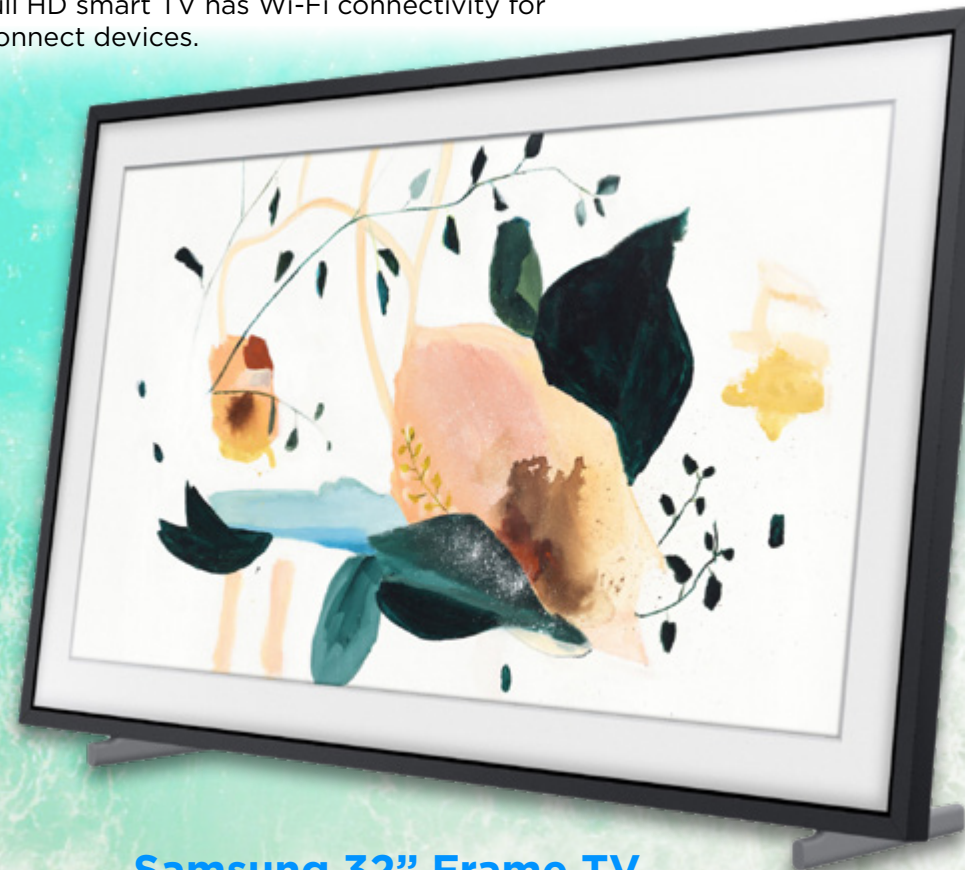

**Art mode**

The Frame transforms into a beautiful work of art when you're not watching TV.

**Art store**

Buy individual pieces or subscribe to an ever-increasing library of established and emerging artists' work.

**Smart TV with access to streaming services for countless entertainment options**

Stream shows, movies, games and more with the TV's built-in Wi-Fi and integrated apps.

**Samsung 32" Frame TV**

Act fast, quantities are limited.